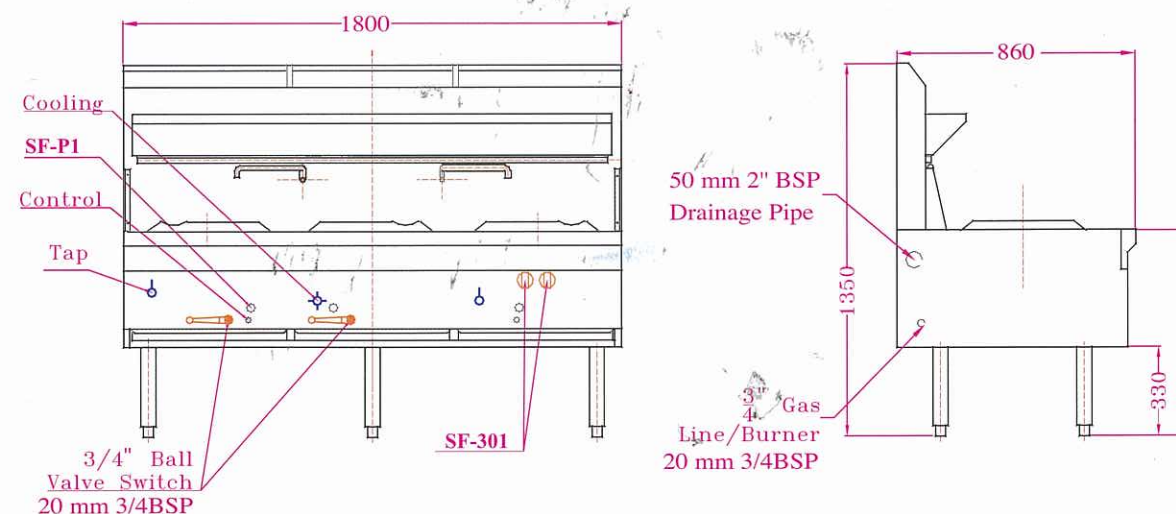

Specifications

Chinese Wok Stove	1W14R	2W14R	3W14R	4W14R	1W17R (OF/FR)
Gas Capacity (MJ)					
Duckbill burner	120	240	360	480	120
Chimney burner	120	240	360	480	120
Dual ring burner	60	120	180	240	60
Dimensions (mm) (W x D x H)	600x860x800	1200x860x800	1800 x860x800	2400x860x800	650x860x800
Weight (KG)	130	240	380	550	140
Combination Wok Stove					
Gas Capacity (MJ)					
Duckbill burner	170	290	410	530	480
Chimney burner	170	290	410	530	480
Dual ring burner	100	160	180	220	240
Dimensions (mm) (W x D x H)	900x860x800	1580x860x800	1800x860x800	2100x860x800	2400x860x800
Weight (KG)	150	260	370	400	520
Height including splash back	1350	1350	1350	1350	1350
Gas Connection	20 mm 3/4 inch BSP male for each burner outlet				
Gas Type	Available in both natural gas and LPG, please specify when ordering				
Controls	20 mm 3/4 inch ball valve, SIT D3 controls with flame failure, thermocouple and automatic cut off, SF-P1 pilot switch				
Water supply	13 mm 1 / 2 inch compression or pipe				
Drainage	2 inch BSP male galvanized pipe				
Installation to AS 5601	Licensed plumber/gasfitter/Authorised person				
Options	Side splash guard Wok joining plate				
Spare parts	All spare parts are available from our distributors or your local plumbing supply				