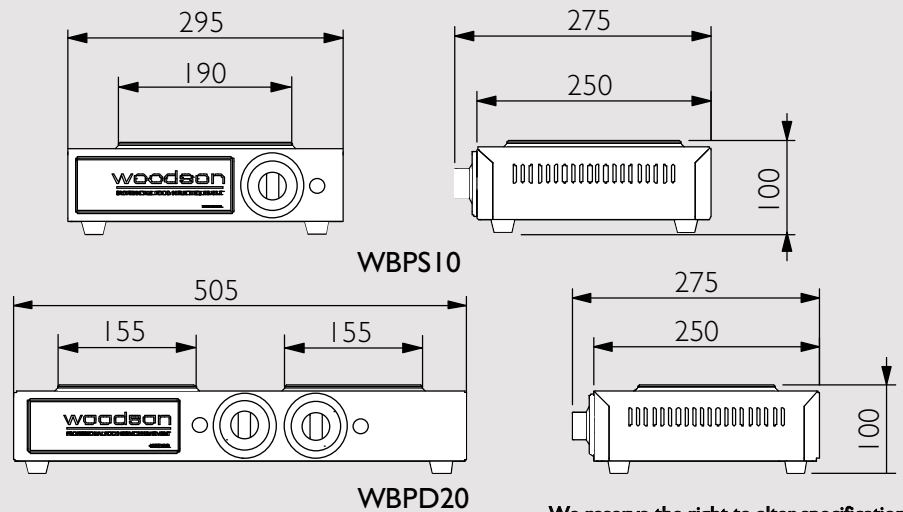

boiling plates

**MODEL: WBPS10
WBPD20**

APPLICATIONS

- Ideal for use as a portable electric hob

STANDARD FEATURES

- Cast iron boiling plate in stainless steel housing
- Six heat settings
- Separate controls for each plate (twin model only)
- Thermostat
- Heat light

SPECIFICATIONS WBPS10

Size	1 plate	Kw	2.0	Amps	10
Width	280	Depth	270	Height	100
Weight 5kg					

SPECIFICATIONS WBPD20

Size	2 plates	Kw	2.4	Amps	10
Width	505	Depth	275	Height	100
Weight 6kg					

WBPS10 & WBPD20