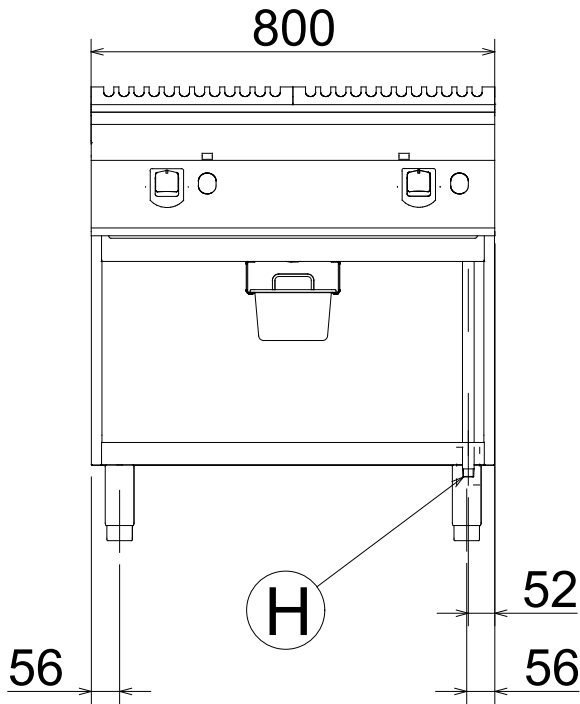

Elco 700HP
Freestanding Gas Fry Tops

178654, 178656, 178655

597838901

CGHB010

2008-12-20

Subject to change without notice

LEGEND	QRGV800 178654	QRGV813 178655	QRGV800C 178656
H - Gas connection	1/2"	1/2"	1/2"