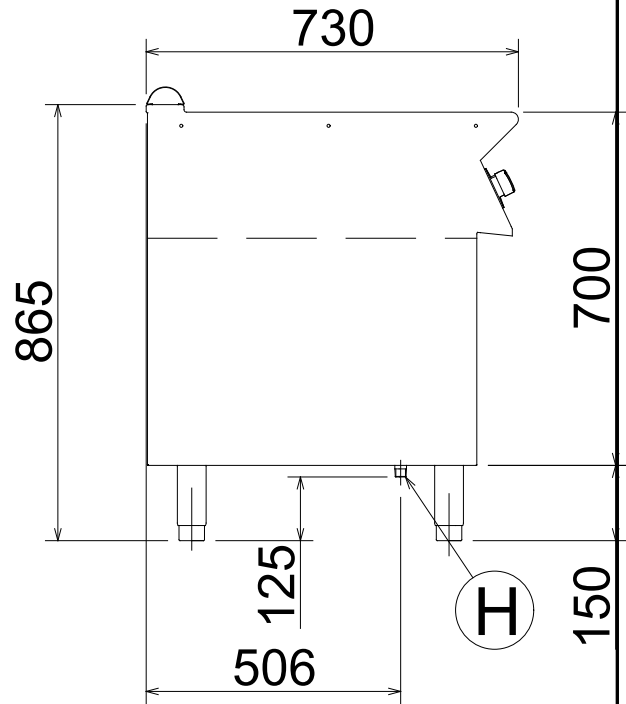

Elco 700HP
Freestanding Gas Fry Tops

178654, 178656, 178655

597838901

CGHB010

2008-12-20

Subject to change without notice

LEGEND	QRGV800 178654	QRGV813 178655	QRGV800C 178656
H - Gas connection	1/2"	1/2"	1/2"