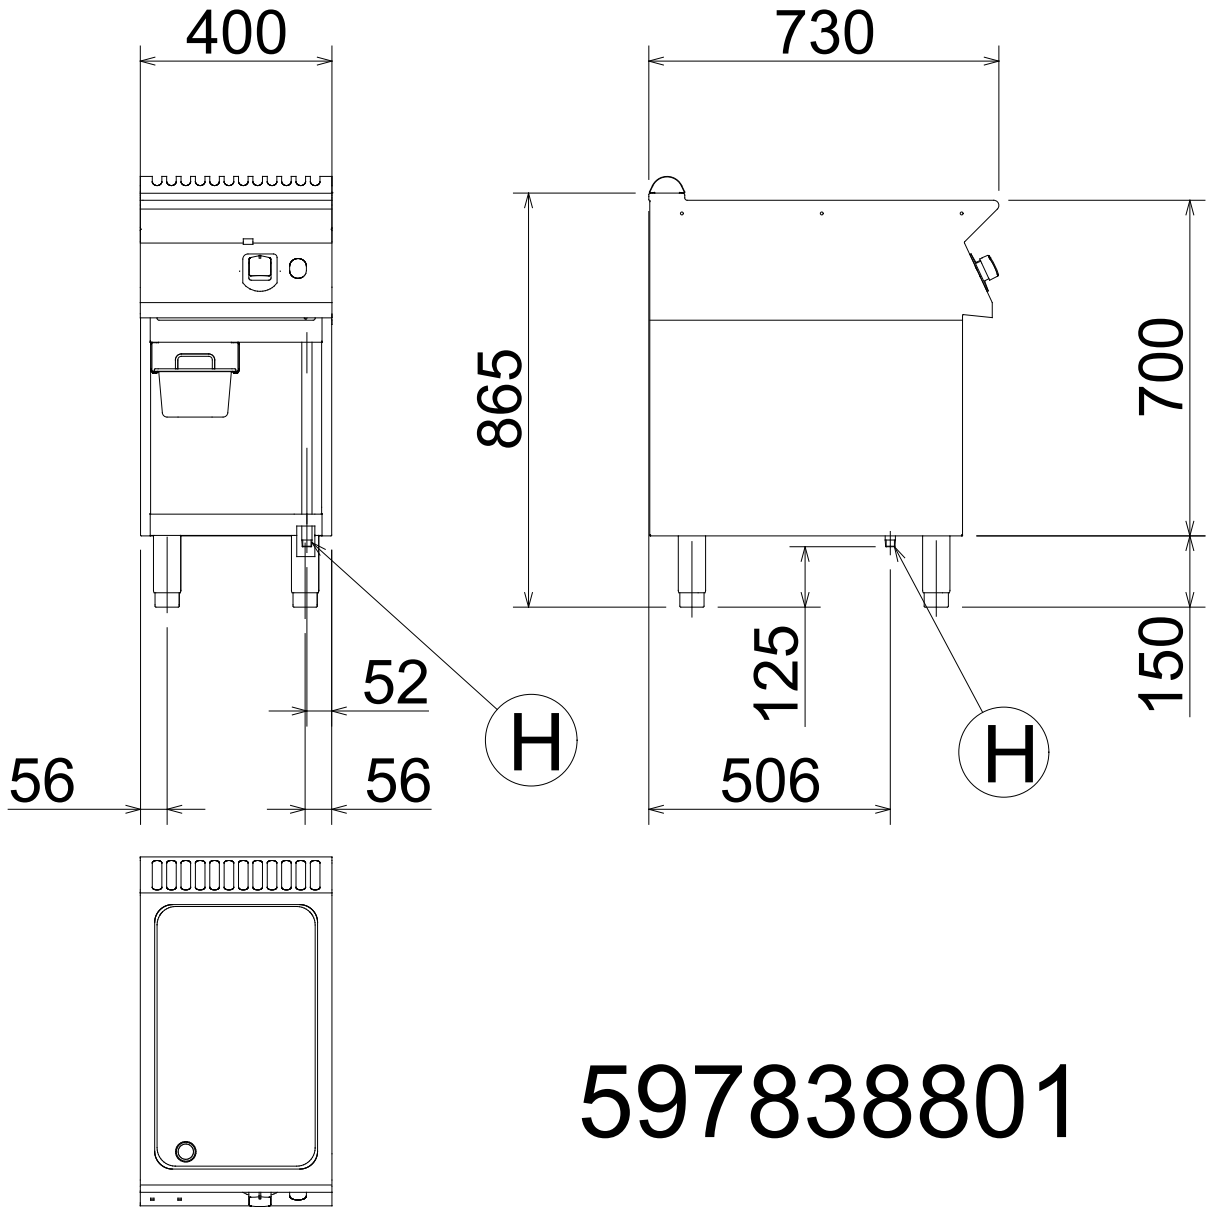

Elco 700HP
Freestanding Gas Fry Tops

178651, 178653, 178652

597838801

LEGEND	QRGV400 178651	QRGV401 178652	QRGV400C 178653	
	H - Gas connection	1/2"	1/2"	1/2"

CGHB010

2008-12-20

Subject to change without notice