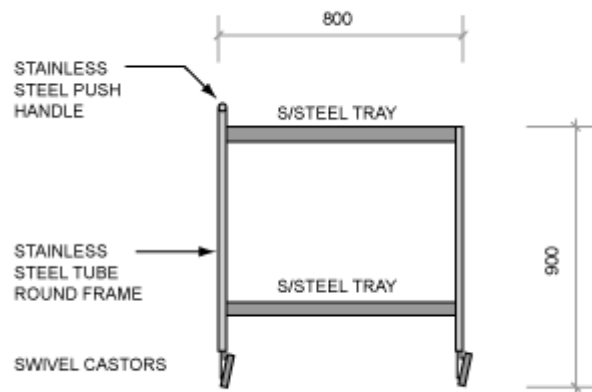

Trolleys

[Product No's 14 & 15]

Tops: 1.2mm Thick stainless steel, No. 4 finish, 40mm upturn to sides

Castors: 75mm dia. all swivel castors pindal mounted. Castors 2 x locking

Frames: 25mm dia. round stainless steel tube, satin polished, 1.2mm thick

Elevation

14 Two tier trolley

15 Three tier trolley

16 Mobile Gastronorm Rack Trolley