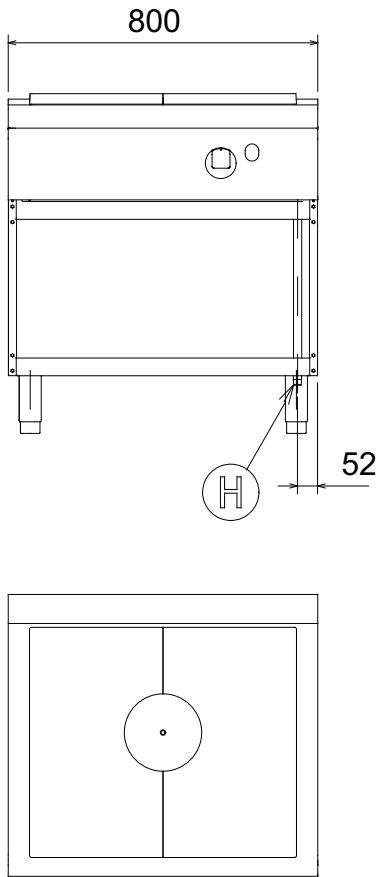

Elco 700HP
Freestanding Gas Solid Tops

178681

597839000

LEGEND
H - Gas connection

QTGV800
178681

1/2"

CGAC010

2008-12-20

Subject to change without notice