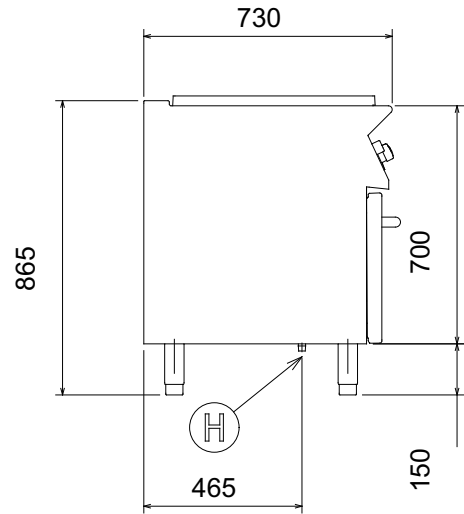

Elco 700HP
Freestanding Gas Solid Tops

178685

597839400

LEGEND
H - Gas connection

QTG2FG1200
178685

1/2"

CGAC010

2008-12-20

Subject to change without notice