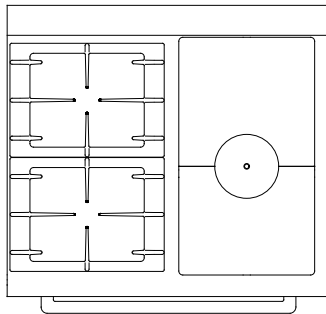

LEGEND
H - Gas connection

QTG2V800
178684

1/2"

CGAC010

2008-12-20

Subject to change without notice

Elco 700HP
Freestanding Gas Solid Tops

178683