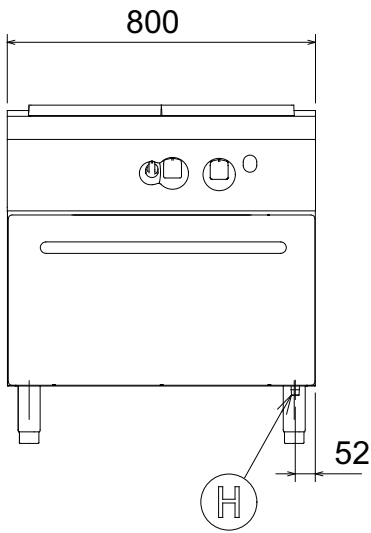

Elco 700HP
Freestanding Gas Solid Tops

178682

597839100

LEGEND
H - Gas connection

QTGFG800
178682

1/2"

CGAC010

2008-12-20

Subject to change without notice