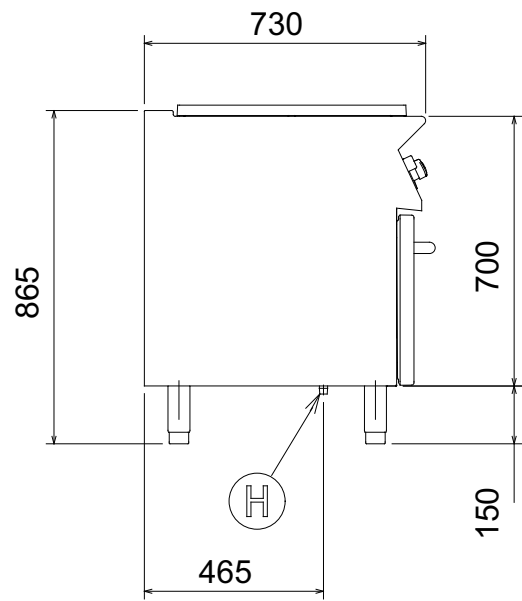

Elco 700HP
Freestanding Gas Solid Tops

178682

597839100

LEGEND
H - Gas connection

QTGFG800
178682

1/2"

CGAC010

2008-12-20

Subject to change without notice