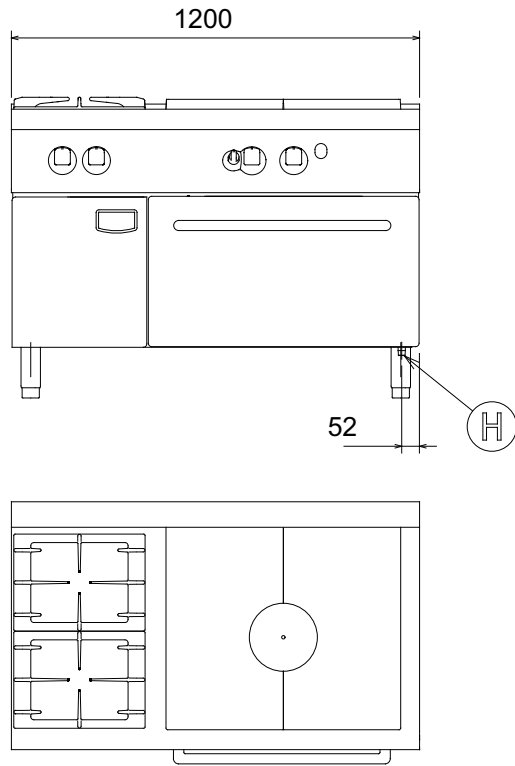

Elco 700HP
Freestanding Gas Solid Tops

178685

597839400

LEGEND
H - Gas connection

QTG2FG1200
178685

1/2"

CGAC010

2008-12-20

Subject to change without notice