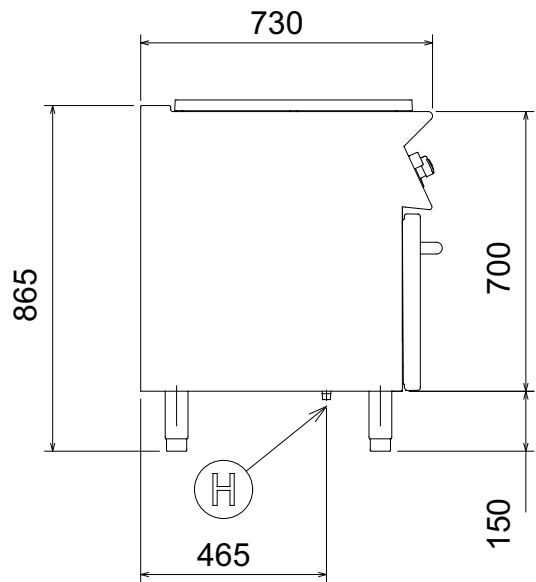

Elco 700HP
Freestanding Gas Solid Tops

178683

597839300

CGAC010

2008-12-20

Subject to change without notice

LEGEND H - Gas connection	QTG2FG800 178683
	1/2"