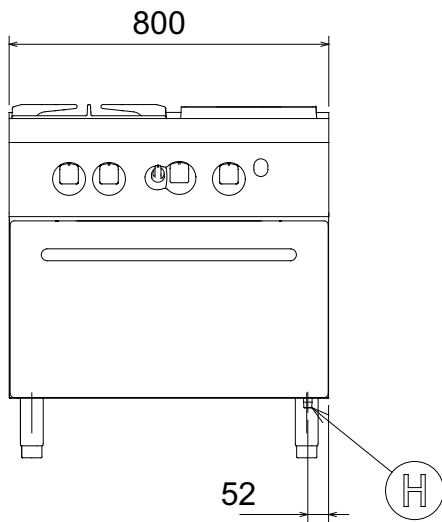

LEGEND
H - Gas connection

QTG2V800
178684

1/2"

CGAC010

2008-12-20

Subject to change without notice

Elco 700HP
Freestanding Gas Solid Tops

178683