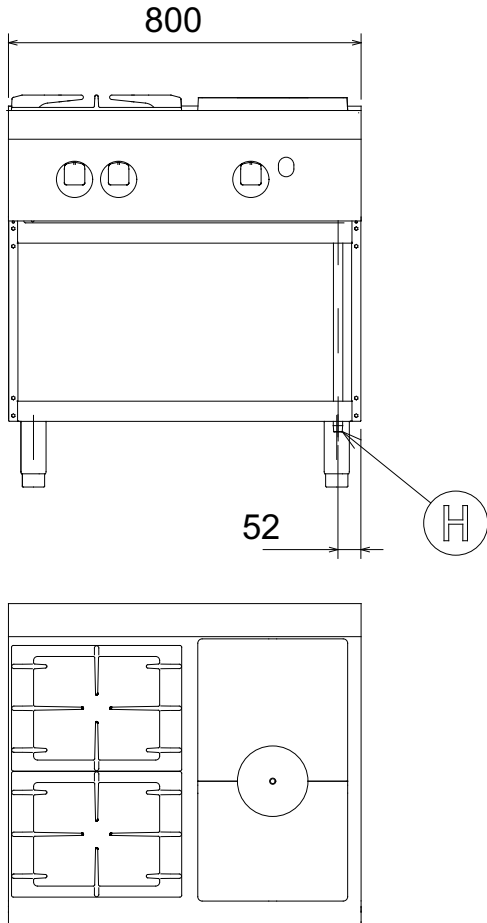

Elco 700HP
Freestanding Gas Solid Tops

178684

597839200

LEGEND
H - Gas connection

QTG2V800
178684

1/2"

CGAC010

2008-12-20

Subject to change without notice