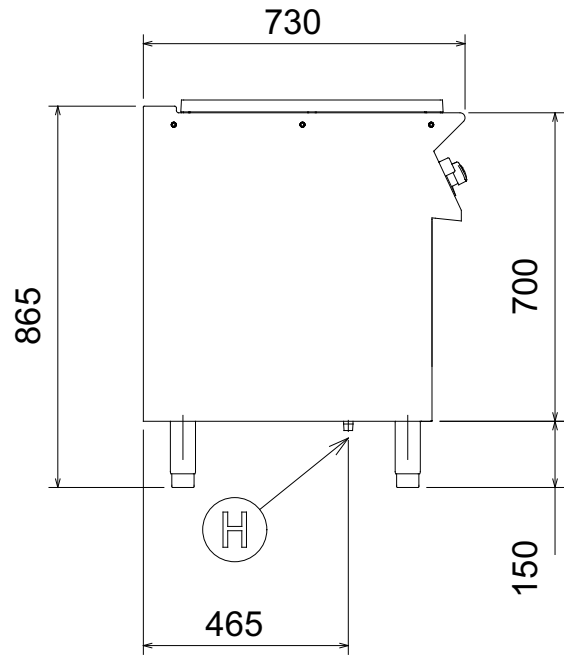

Elco 700HP
Freestanding Gas Solid Tops

178684

597839200

LEGEND
H - Gas connection

QTG2V800
178684

1/2"

CGAC010

2008-12-20

Subject to change without notice