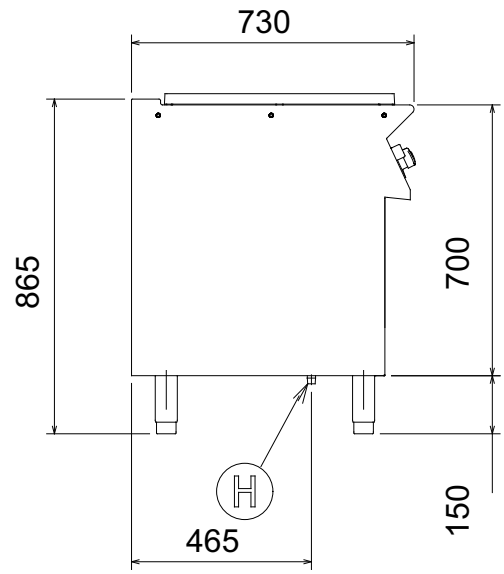

Elco 700HP
Freestanding Gas Solid Tops

178681

597839000

LEGEND
H - Gas connection

QTGV800
178681

1/2"

CGAC010

2008-12-20

Subject to change without notice